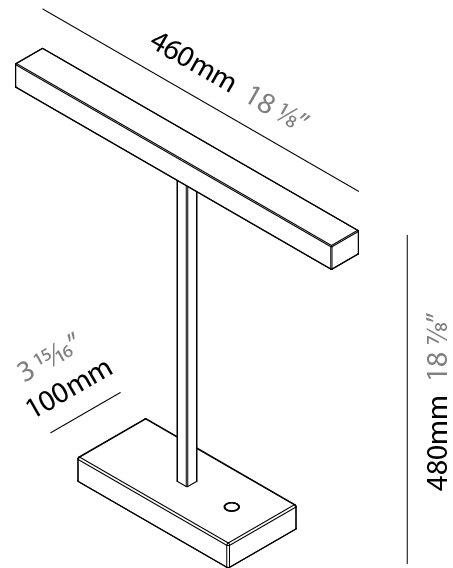

PROJECT	
TYPE	
SPECIFIER	
QUANTITY	
DATE	

ELLE PORTABLE

D204002-

base number   Finish
Options

1. To build a product code in our configurator select the specify button on the base model # product page
2. To build a manual product code on this datasheet choose from the options listed below in blue font and add the suffix to the base model #

GENERAL

Series: Elle
Brand: Zaneen
Division: Design
Mounting Type: Portable
Mounting Location: Table
Subcategory: Task

PHYSICAL

Shape: Square
Length (mm): 460
Length (in): 18 7/8
Width (mm): 100
Width (in): 3 15/16
Height (mm): 480
Height (in): 18 7/8
Light Distribution: Direct
Diffuser: Acrylic Bi-Satin
Fixture Finish: MBK / MWH / MCB
Fixture Material: Aluminum

ELECTRICAL

Lamp Type: LED
Input Wattage (W): 6
Dimming: Touch Dimming
Driver Included: Yes
Driver Location: Inline Transformer Plug
Driver Class: Class 2
Input Voltage (V): 120 - 277
Output Voltage (V): 24

LED

Color Temperature (°K): 3000
CRI: >90 CRI
Lamp Life (hrs): 50000

OPTICAL

RATINGS AND CERTIFICATIONS

Certified By: Certified for North American Standards
IP rating: IP20